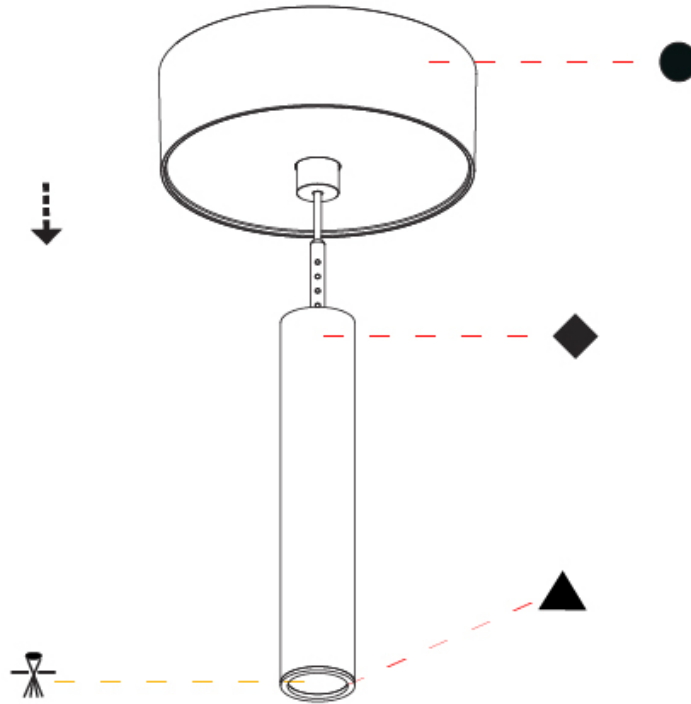

Shape: Cylinder
 Diameter (mm): 28
 Diameter (in): 1 1/8
 Height (mm): 150
 Height (in): 11 13/16
 Max. Overall Height (mm): 2150
 Max. Overall Height (in): 84 5/8
 Light Distribution: Downlight
 Weight (kg): 0.422
 Weight (lbs): 0.93
 Diffuser: Shine Ring - Opal / Yellow / Orange / Red / Blue / Green
 Fixture Finish: SSR / BKV / CWI / CRY / HAB / UFT / ITA / RUA / FTG / MYG / LOD / PUS / FRO / FUP / KIA / POP / BLS / SPG / MEY / GOH / GUM / CHC / COM / ABZ / JAG / OBR / MOS / ROR
 Fixture Material: Aluminum
 Cable Details: 2000mm or 4000mm Cable - Color 01 to 10

OPTICAL

Optic°: 24 / 32 / 58

RATINGS AND CERTIFICATIONS

Certified By: Certified for North American Standards
 IP rating: IP20

HANGOVER PLUG SHINE MONOPOINT SURFACE CANOPY SUSPENSION

A30847-

PROJECT
TYPE
SPECIFIER
QUANTITY
DATE

Shape: Cylinder
 Diameter (mm): 28
 Diameter (in): 1 1/8
 Height (mm): 300
 Height (in): 11 13/16
 Max. Overall Height (mm): 2300
 Max. Overall Height (in): 90 7/16
 Light Distribution: Downlight
 Weight (kg): 0.63
 Weight (lbs): 1.39
 Diffuser: Shine Ring - Opal / Yellow / Orange / Red / Blue / Green
 Fixture Finish: SSR / BKV / CWI / CRY / HAB / UFT / ITA / RUA / FTG / MYG / LOD / PUS / FRO / FUP / KIA / POP / BLS / SPG / MEY / GOH / GUM / CHC / COM / ABZ / JAG / OBR / MOS / ROR
 Fixture Material: Aluminum
 Cable Details: 2000mm or 4000mm Black Cable