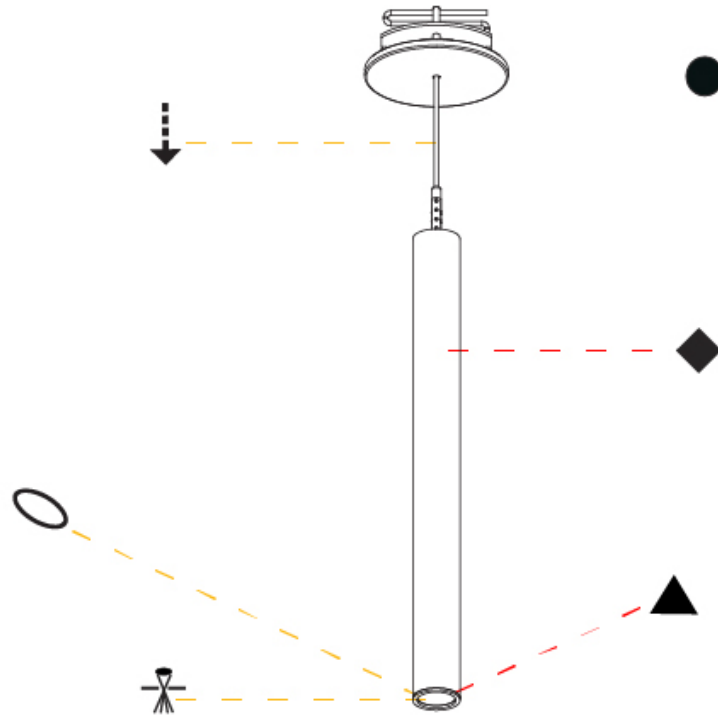

HANGOVER PLUG SHINE MONOPOINT RECESSED CANOPY SUSPENSION

A30843-

PROJECT
TYPE
SPECIFIER
QUANTITY
DATE

A