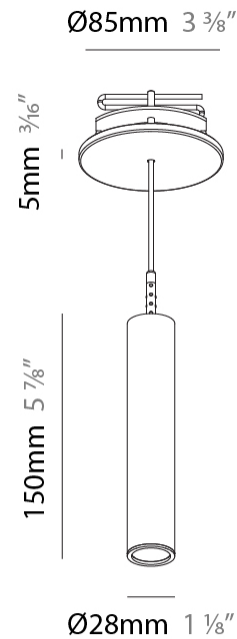

ELECTRICAL

Lamp Type: LED (Zhaga Standard)
Input Wattage (W): 6.6
Total Output Wattage (W): 6
Dimming: Tri-Mode (Non-Dimming and Phase Dimming (120Vac only) and 0-10V Dimming)
Driver Included: Yes
Driver Location: External
Driver Type: Constant Current - Universal
Driver Class: Class 2
Housing: ENCP3 w/Quick Connect
Input Voltage (V): 120 - 277
Constant Current (MA): 500

LED

Number of LEDs: 1
Color Temperature (°K): 2700 / 3000 / 4000
Max. Delivered Lumen (lm): 330 / 360 / 380
CRI: >90 CRI
Lamp Life (hrs): 50000
Upon Request: ***3500K available in minimum quantities (larger quantities upon request)

OPTICAL

Optic°: 24 / 32 / 58

RATINGS AND CERTIFICATIONS

Certified By: Certified for North American Standards

© 2024, T 1800-388-3382, F 416-247-9319, www.zaneen.com

Available for International specifications by adding 'INT' at the end of the existing Model #. For assistance on 'custom' specifications, contact zteam@zaneen.com. In a constant effort to supply the best product, we reserve the right to change specifications or materials without notice. The most recent specification sheets are found at zaneen.com