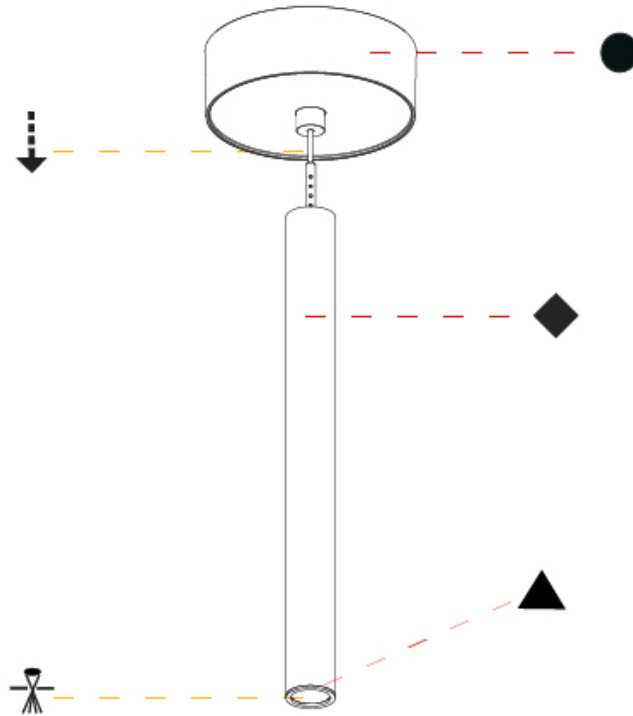

Shape: Cylinder
 Diameter (mm): 28
 Diameter (in): 1 1/8
 Height (mm): 150
 Height (in): 11 13/16
 Max. Overall Height (mm): 2150
 Max. Overall Height (in): 84 5/8
 Light Distribution: Downlight
 Weight (kg): 0.422
 Weight (lbs): 0.93
 Diffuser: Shine Ring - Opal / Yellow / Orange / Red / Blue / Green
 Fixture Finish: SSR / BKV / CWI / CRY / HAB / UFT / ITA / RUA / FTG / MYG / LOD / PUS / FRO / FUP / KIA / POP / BLS / SPG / MEY / GOH / GUM / CHC / COM / ABZ / JAG / OBR / MOS / ROR
 Fixture Material: Aluminum
 Cable Details: 2000mm or 4000mm Cable - Color 01 to 10

Shape: Cylinder
 Diameter (mm): 28
 Diameter (in): 1 1/8
 Height (mm): 300
 Height (in): 11 13/16
 Max. Overall Height (mm): 2300
 Max. Overall Height (in): 90 7/16
 Light Distribution: Downlight
 Weight (kg): 0.63
 Weight (lbs): 1.39
 Diffuser: Shine Ring - Opal / Yellow / Orange / Red / Blue / Green
 Fixture Finish: SSR / BKV / CWI / CRY / HAB / UFT / ITA / RUA / FTG / MYG / LOD / PUS / FRO / FUP / KIA / POP / BLS / SPG / MEY / GOH / GUM / CHC / COM / ABZ / JAG / OBR / MOS / ROR
 Fixture Material: Aluminum
 Cable Details: 2000mm or 4000mm Black Cable

OPTICAL

Optic°: 24 / 32 / 58

RATINGS AND CERTIFICATIONS

Certified By: Certified for North American Standards
 IP rating: IP20

HANGOVER PLUG SHINE MONOPOINT SURFACE CANOPY SUSPENSION

A30848-

PROJECT
TYPE
SPECIFIER
QUANTITY
DATE